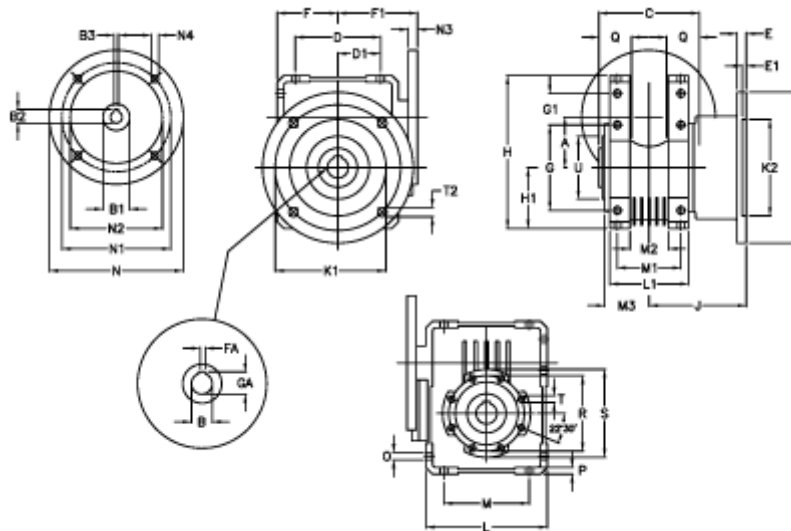

Article number: 392206301943016

Description: Worm Gear with Torque Limiter
W63 L1-UF-19-P80B5

Measures

A = 62.17	E = 11	H = 182.5	M = 102	N4 = 11,5	U = 75
B = 25	E1 = 5	H1 = 72.5	M1 = 76	O = 9.0	
B1 E7 = 19	F = 73	J = 116.0	M2 = 46	P = 8	
B2 = 21.8	F1 = 102	K = 180	M3 = 53	Q = 35	
B3 H9 = 6	FA = 8	K1 = 150	N = 200	R = 90	
C = 120	G = 102	K2 = 115	N1 = 165	S = 105	
D = 102.0	G1 = 37.5	L = 145	N2 = 130	T = M8x14	
D1 = 51.0	GA = 28.3	L1 = 94	N3 = 12.0	T2 = 11.0	